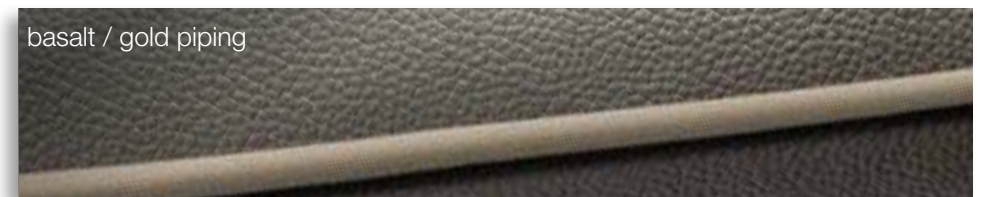

# INTERIOR | UPHOLSTERY ADRIATIC LEATHER

OPTIONS for Dehler 29, 38SQ

OPTIONS for Dehler 34,42 & 46

Mix and match as you wish: All upholstery can be matched with the following piping colours: blue, red, black, silver and gold.