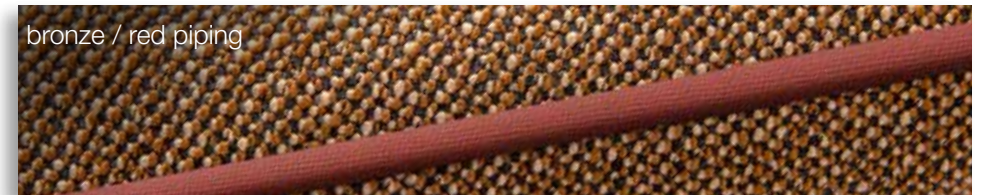

# INTERIOR | UPHOLSTERY BISCAY

OPTIONS for Dehler 29, 38SQ

OPTIONS for Dehler 34, 42 & 46

Mix and match as you wish: All upholstery can be matched with the following piping colours: blue, red, black, silver and gold.