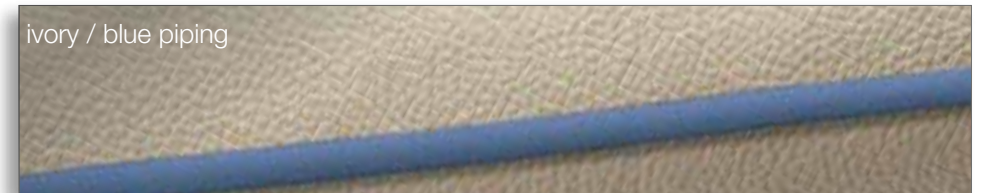

# INTERIOR | UPHOLSTERY ADRIATIC LEATHER

OPTIONS for Dehler 29, 38SQ

OPTIONS for Dehler 34,42 & 46

Mix and match as you wish: All upholstery can be matched with the following piping colours: blue, red, black, silver and gold.