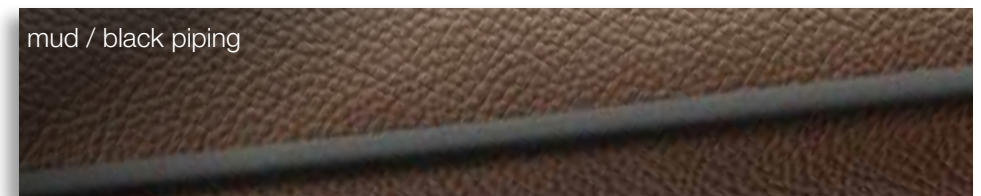

# INTERIOR | UPHOLSTERY ADRIATIC LEATHER

OPTIONS for Dehler 29, 38SQ

OPTIONS for Dehler 34,42 & 46

Mix and match as you wish: All upholstery can be matched with the following piping colours: blue, red, black, silver and gold.